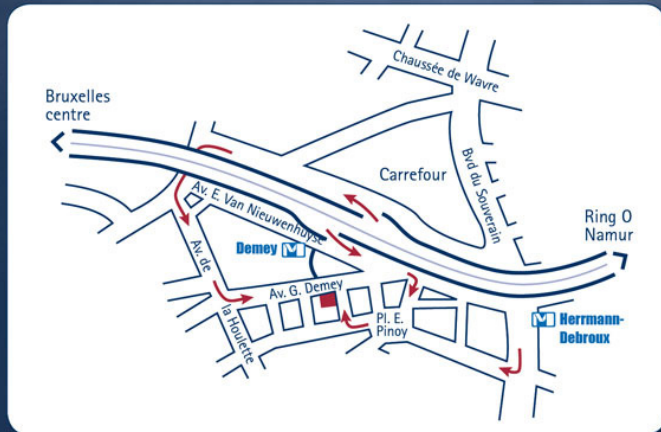

Access

- Metro** Line 5 Hermann-Debroux, Demy station. Take the exit "Av. Demy" on your left. Walk down the escalators and turn to the right to exit "Av. Edmond van Nieuwenhuysse". At the end of the tunnel, walk up the escalators. The little road on your left brings you in front of our offices.
- Car** On the East Ring of Brussels, at the highway intersection with E411 (Carrefour Leonard), head towards Brussels via E411 - the opposite direction of Namur. Follow "Bruxelles centre", continue on the viaduct and take the first exit when going down (shop "Carrefour" on your right), then pass under the viaduct and follow the map.
- Parking** Possible in the vicinity of our offices or on Place Pinoy. Outside parking at Carrefour is possible and recommended (except roof parking).